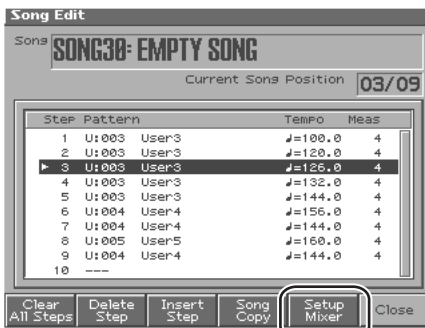

Song Edit

A Setup Mixer screen has been added to Song Edit. This allows you to easily edit the Level, Pan, Key Shift, Reverb, Mute, and BPM of each step.

You must stop the song before you perform song editing operations.

MEMO

Since the setup parameters you edit for each pattern are stored as song data, the setup data of the original pattern will not change.

MEMO

If the system **Song Play Mode** is “MODE2,” and the same pattern as the currently-playing pattern is played as the next step, the setup parameters of that step will be ignored.

Setup Mixer

1. Select the song that you want to edit.
2. In Song Mode, press [F2(Song Edit)] to access the Song Edit screen.

3. In the Song Edit screen, press [F5(Setup Mixer)] to access the Setup Mixer screen.